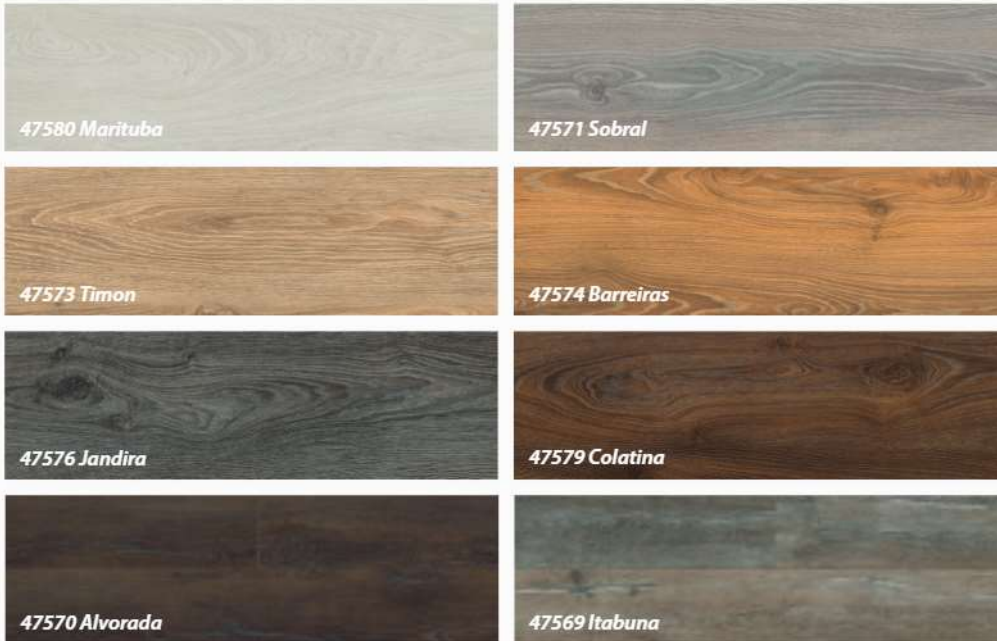

XXL Grande 12mm

Features

Pack size: 2.114m²
Dimensions: 2175 x 243 x 12mm
Click system: Megaloc
Classification: AC5
Boards per pack: 4
Residential Warranty: 20yr