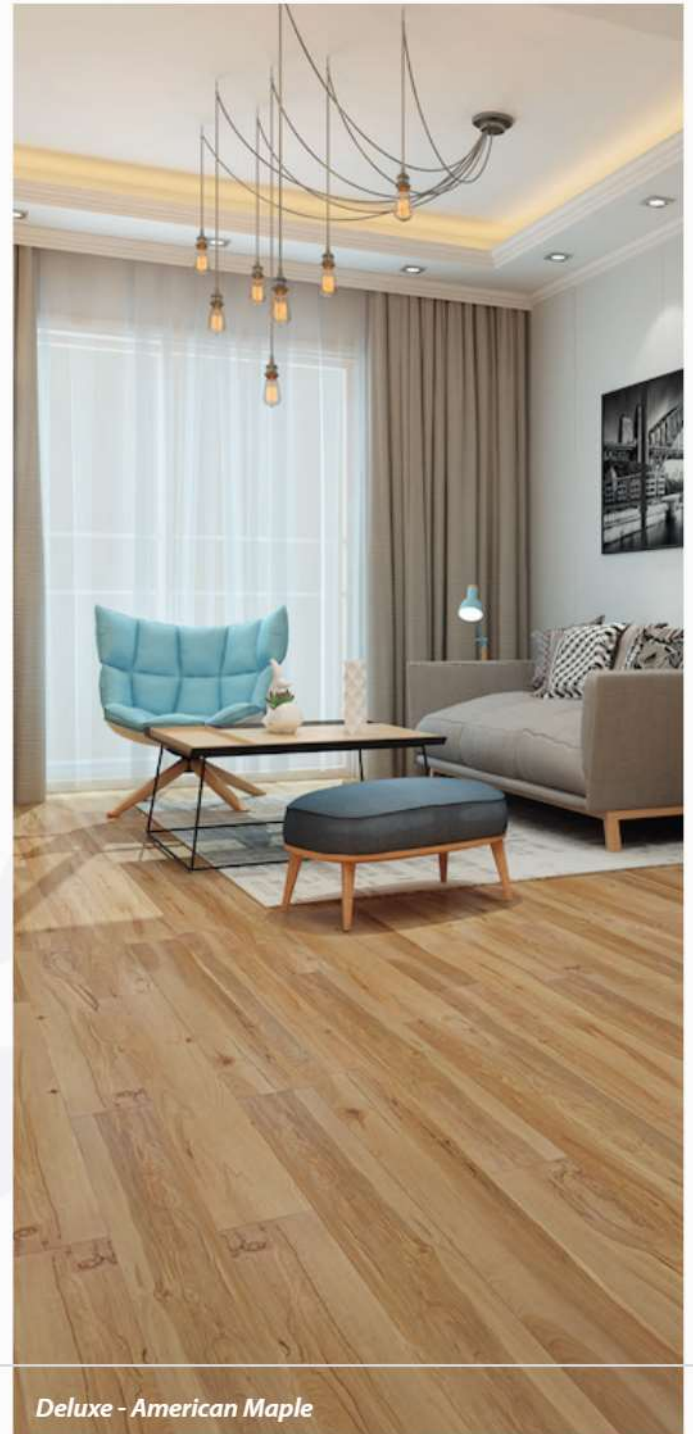

Mansion House Deluxe 10mm

Reflections 10mm

Features

Pack size: 1.882m²

Dimensions: 1216 x 129 x 10mm

Boards per pack: 12

Click system: Glueless Click system

Classification: AC3

Residential Warranty: 15yr