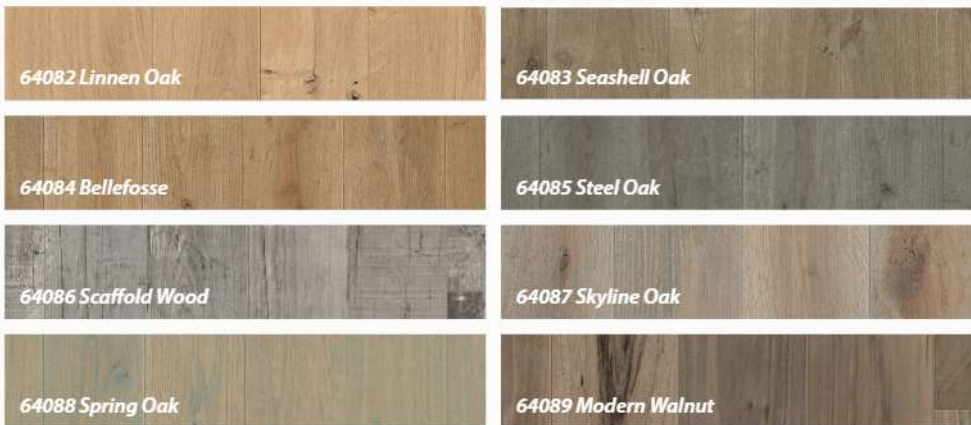

Grande - Narrow 9mm

Features

- Pack size: 2.0541 m²
- Dimensions: 2050 x 167 x 9mm
- Click system: FitXpress
- Classification: AC4
- Boards per pack: 6
- Residential Warranty: 25yr
- Water Warranty: 5yr