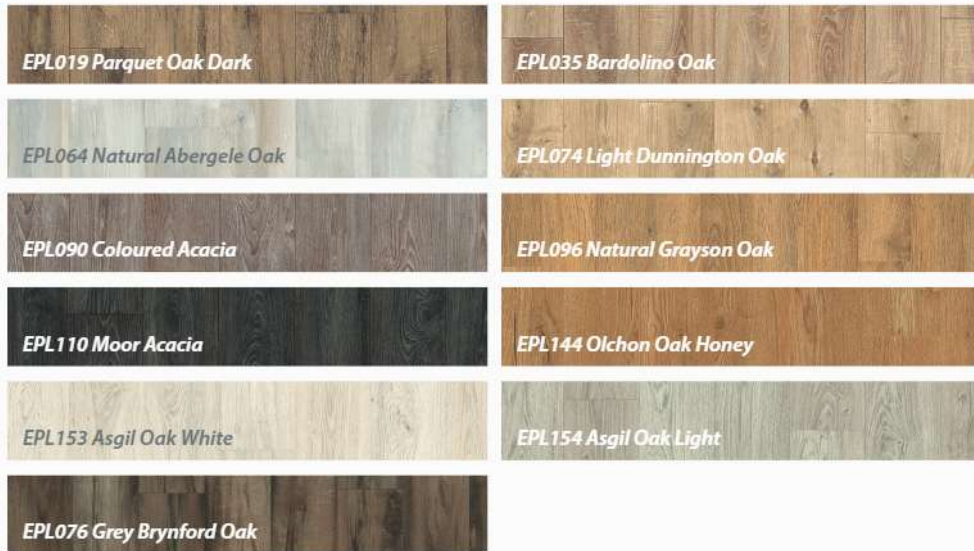

Pro Classic 8mm

Features

Pack size: 1.99m²
Dimensions: 1292 x 192 x 8mm
Click system: Unifit
Classification: AC4
Boards per pack: 8
Residential Warranty: 20yr