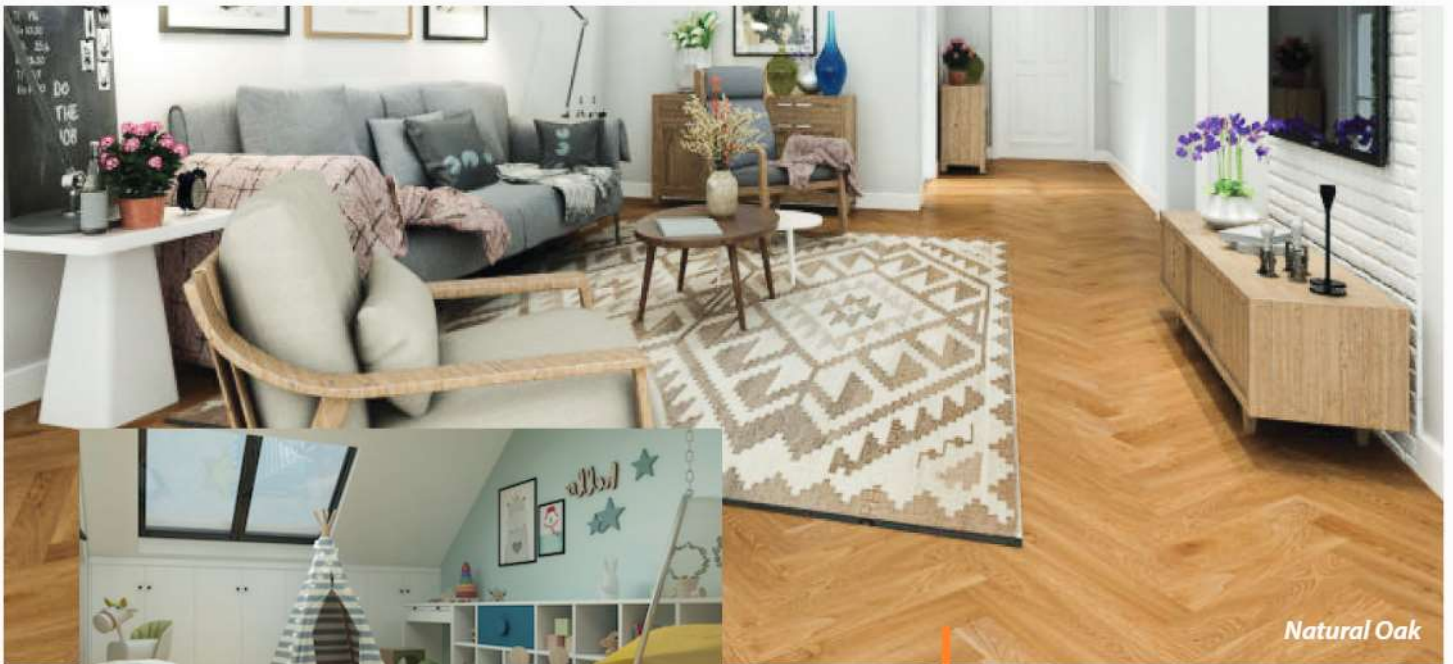

EXCLUSIVES

Authentic Herringbone 12mm

Natural Oak