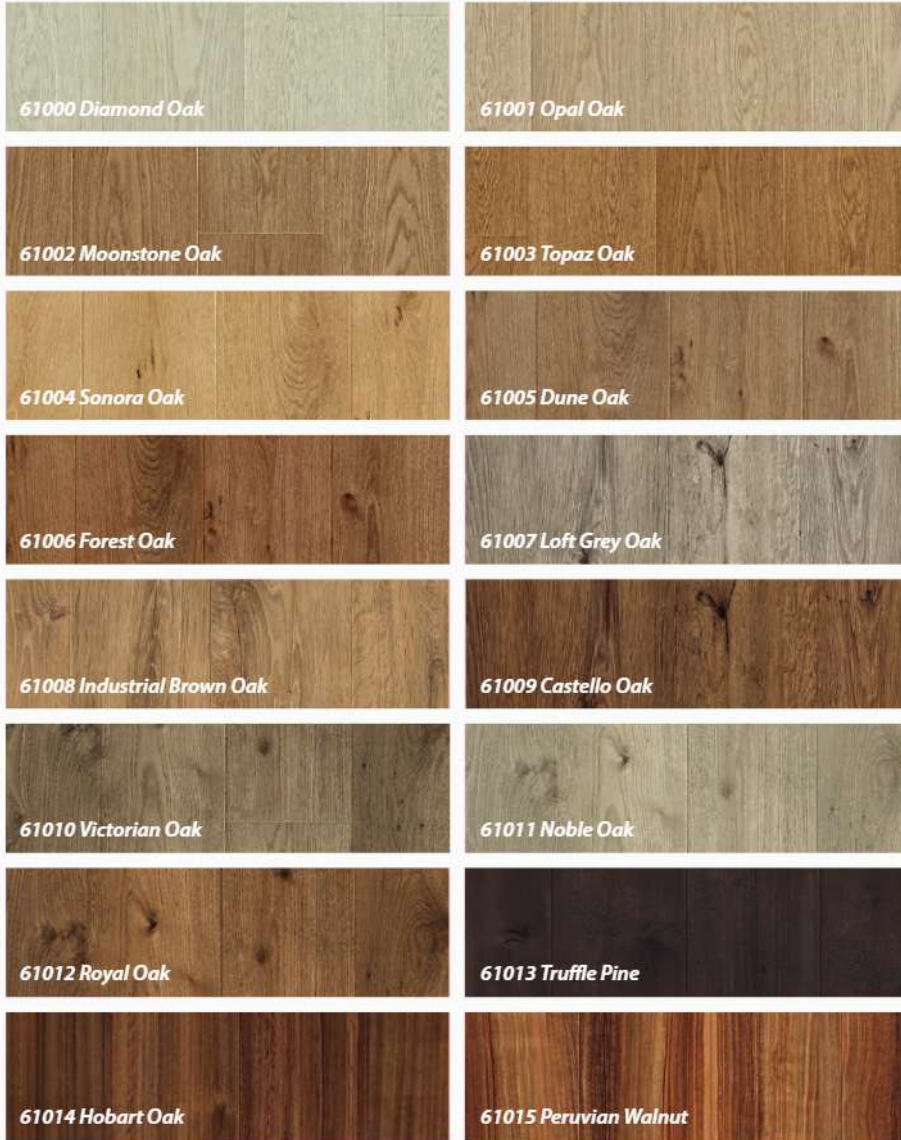

60706 Barley Oak

60963 Sepia Oak

Features

- Pack size: 2.021m²
- Dimensions: 1257 x 134 x 8mm
- Click system: FitXpress
- Classification: AC4
- Boards per pack: 12
- Residential Warranty: 25yr

Traditions 9mm